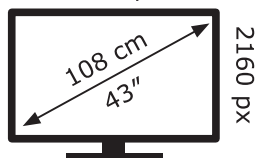

ENERG ⚡

LG Electronics

43NANO769QA

54 kWh/1000h

ABCDEF**G**

82 kWh/1000h

3840 px

2019/2013