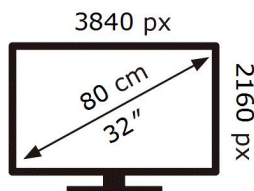

ENERG

SAMSUNG

S32BM80PUU

40 kWh/1000h

ABCDEF **G**

HDR

75 kWh/1000h

2019/2013