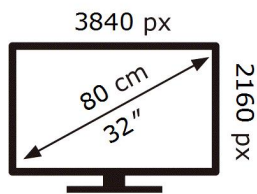

ENERG 

SAMSUNG

S32A706NWU

39 kWh/1000h

ABCDEF **G**

HDR

51 kWh/1000h

2019/2013