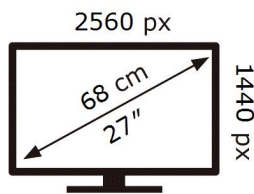

ENERG

SAMSUNG

S27AG500NU

30 kWh/1000h

ABCDEF **G**

50 kWh/1000h

2019/2013