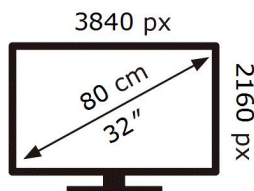

ENERG

SAMSUNG

S32AM704UR

40 kWh/1000h

ABCDEF **G**

HDR

60 kWh/1000h

2019/2013