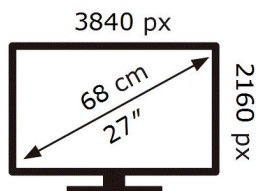

ENERG

SAMSUNG

S27A800UJU

30 kWh/1000h

ABCDEF **G**

HDR

37 kWh/1000h

2019/2013