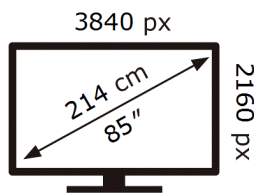

155 kWh/1000h

ABCDEF **G**

200 kWh/1000h

ENERG

SAMSUNG

155 kWh/: