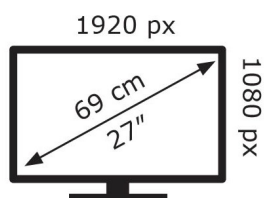

IIYAMA CORPORATION

G2730HSU-B1

19 kWh/1000h

2019/2013