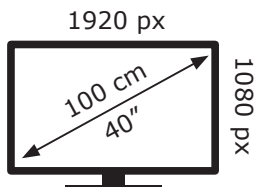

ENERGY

GRUNDIG

40 GFB 6340 BR3T00

36 kWh/1000h

ABCDEF**G**

38 kWh/1000h

2019/2013