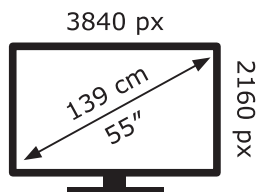

ENERG

LG Electronics

OLED55C27LA

81 kWh/1000h

ABCDEF**G**

152 kWh/1000h

2019/2013