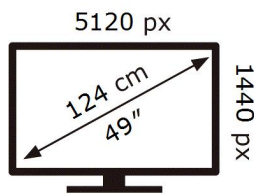

ENERG

SAMSUNG

S49C950UAA

44 kWh/1000h

ABCDEF **G**

HDR

74 kWh/1000h

2019/2013