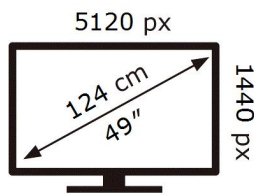

ENERG

SAMSUNG

S49CG954EU

45 kWh/1000h

ABCDEF **G**

HDR

147 kWh/1000h

2019/2013