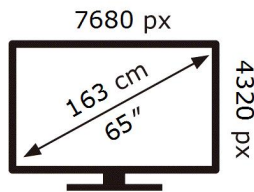

ENERG

SAMSUNG

GQ65QN700CT

112 kWh/1000h

ABCDEF **G**

HDR

259 kWh/1000h

2019/2013