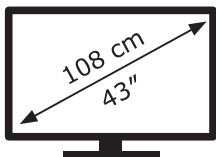

ENERG

LG Electronics

43QNED756RA

54 kWh/1000h

ABCDEF**G**

85 kWh/1000h

3840 px

2160 px