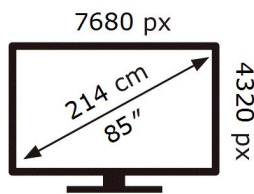

ENERG

SAMSUNG

GQ85QN800CT

168 kWh/1000h

ABCDEF **G**

400 kWh/1000h

2019/2013