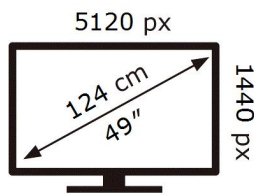

**ENERG** 

**SAMSUNG**

C49G94TSSP

**45** kWh/1000h

ABCDEF **G**

**119** kWh/1000h

2019/2013